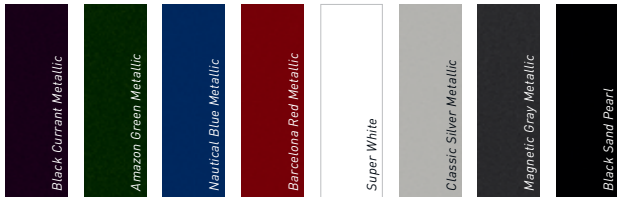

(Refer to the *Scheduled Maintenance Guide* for additional maintenance requirements.)

AVAILABLE COLORS

ACCESSORIES

GENUINE ACCESSORIES

EXTERIOR OPTIONS

- CARBON FIBER B-PILLAR APPLIQUE
- MUDGUARDS
- PAINT PROTECTION FILM
- REAR BUMPER PROTECTOR
- REAR SPOILER